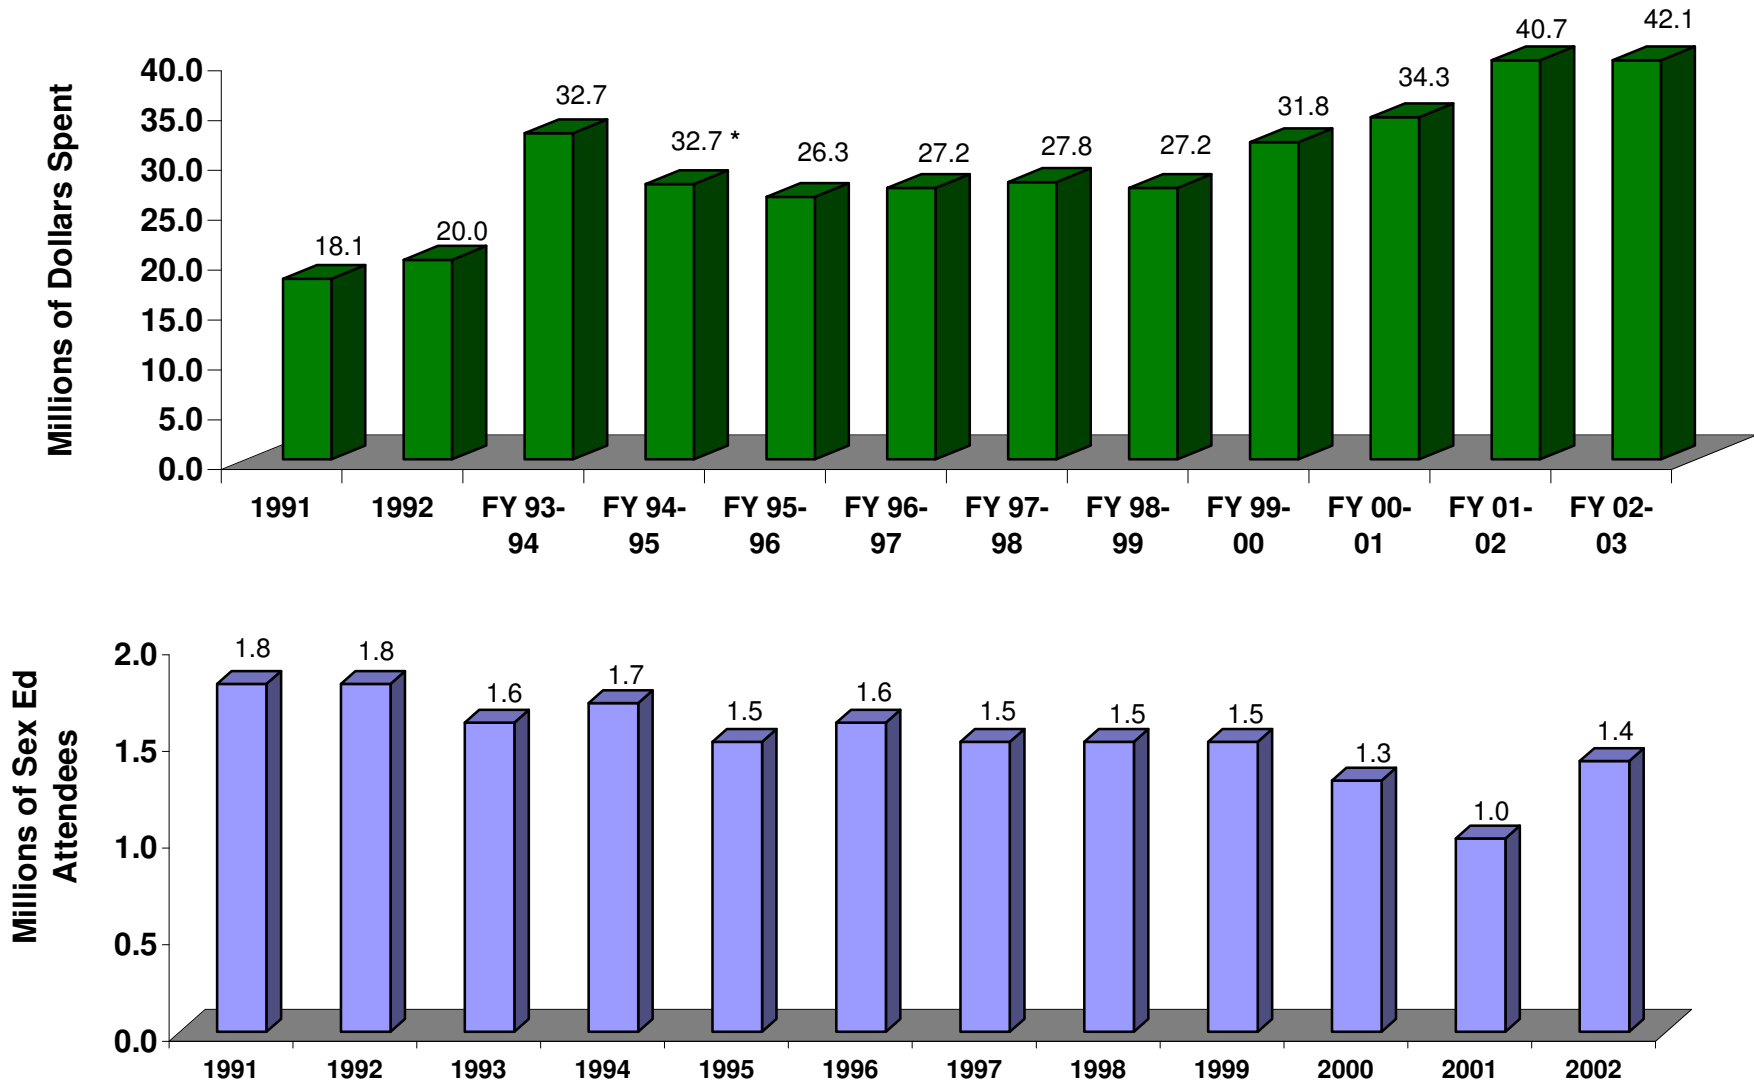

Planned Parenthood Expenditures For Community/Public Sex Education and Number of Sex Education Attendees

Source: Planned Parenthood Federation of America Annual Reports 1991 - 2002/2003.

* After 1992, PPFA switched to a fiscal year ending on June 30th. Data for FY 93-94 covers an 18 - month transitional period.